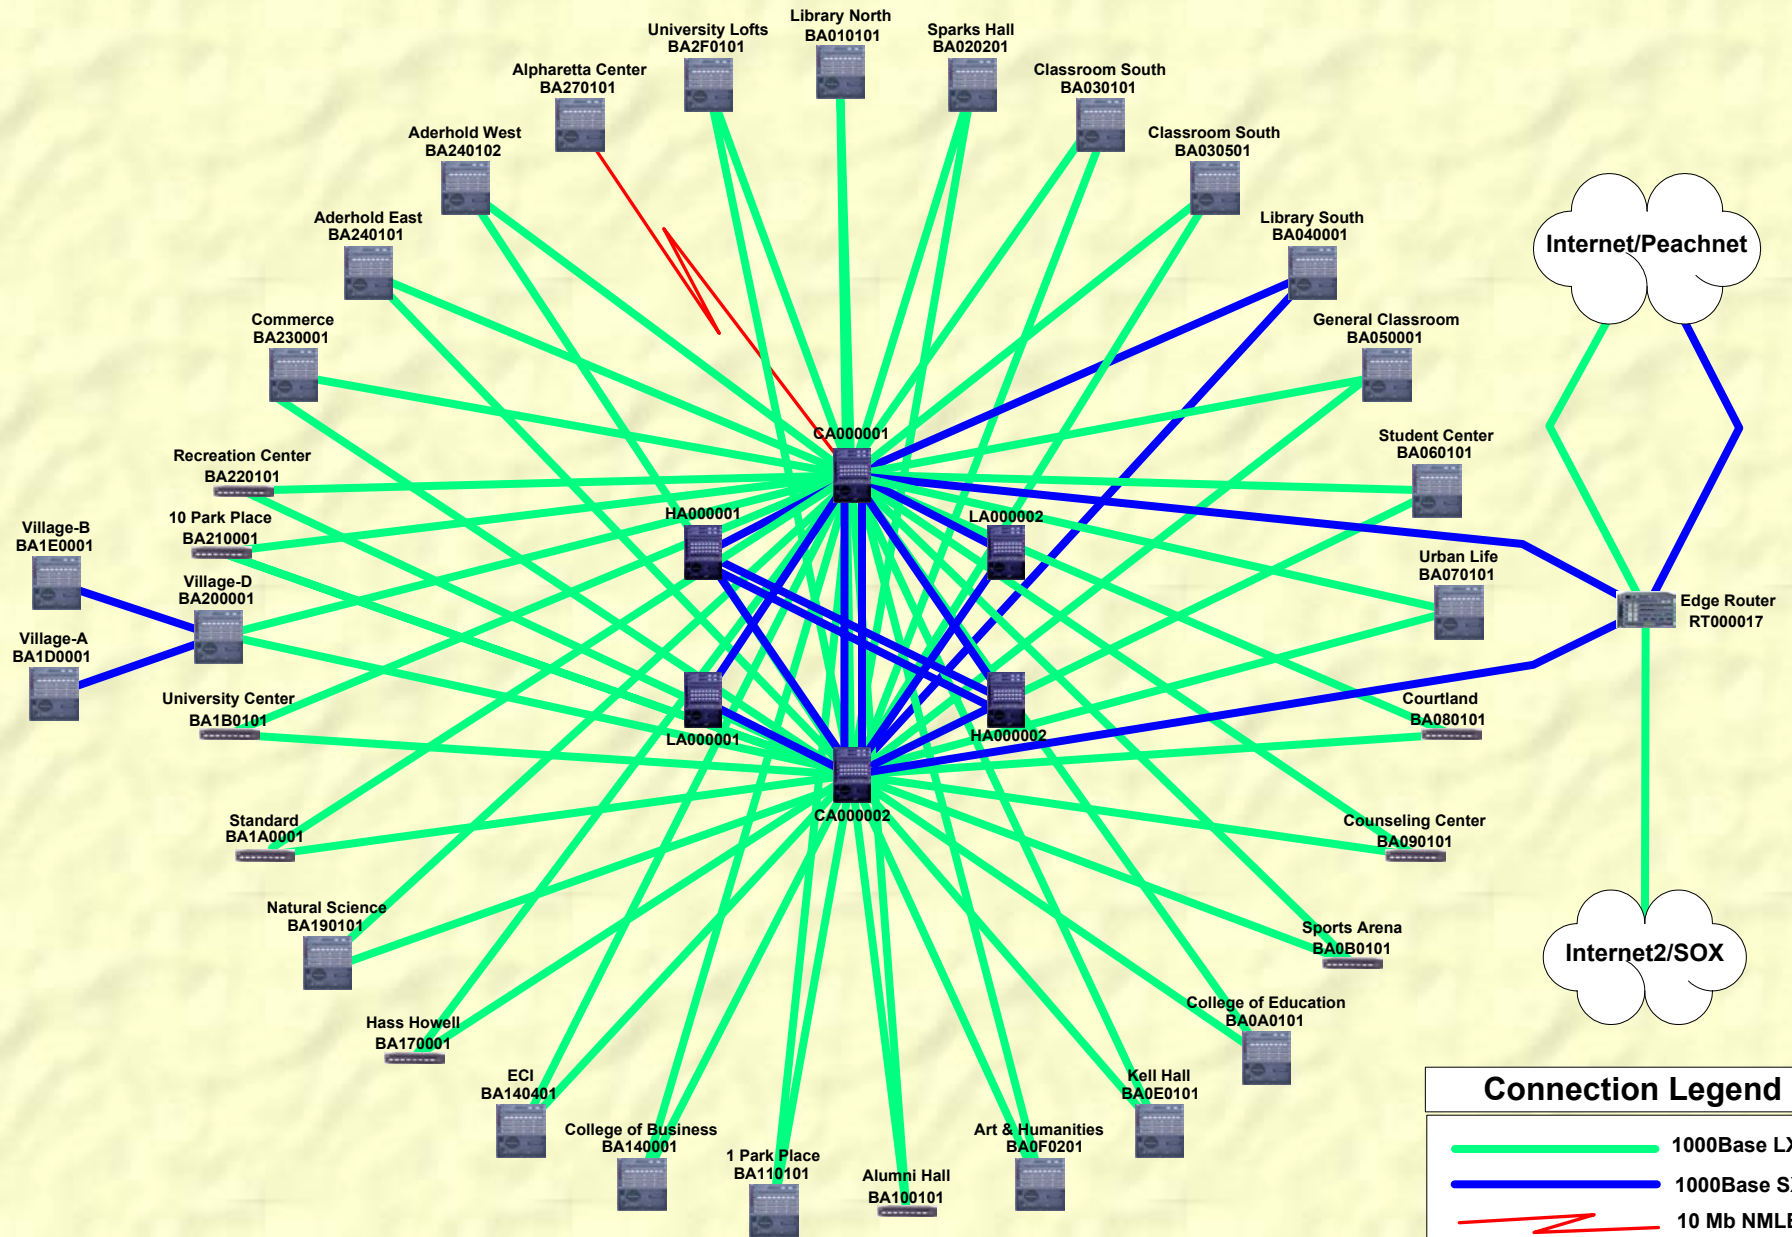

Campus Network Backbone

October 2003

Connection Legend	
	1000Base LX
	1000Base SX
	10 Mb NMLE